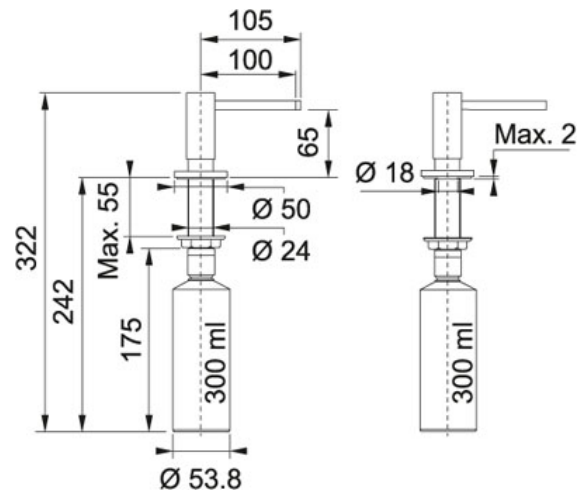

# Chrome | 119.0547.902

FAMILY : Sink Accessories | MODEL : Soap dispenser | FINISH : Chrome | SERIES : Active SM

## TECHNICAL DATA

Height Overall	2 9/16"
Version	CHROME